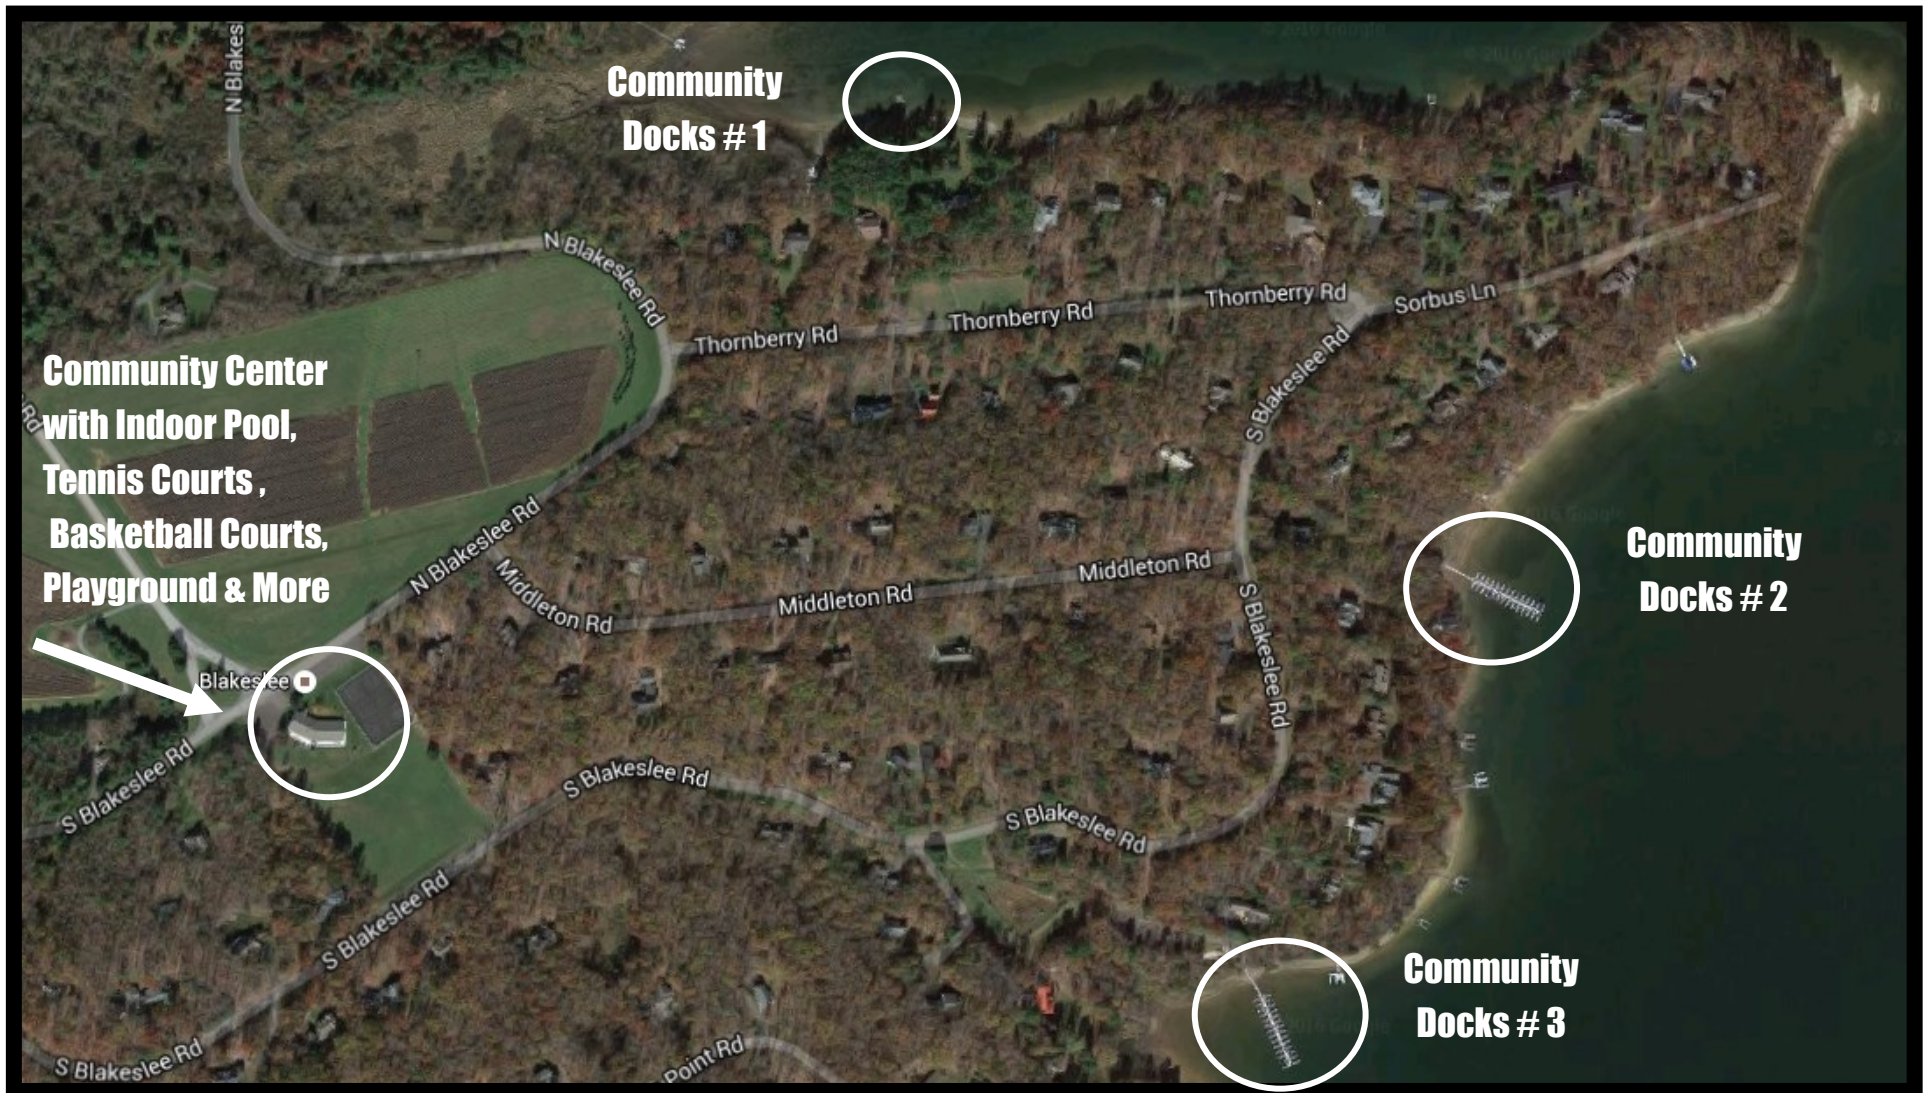

# Blakeslee Community Docks

Baldwin's Domain - Dock is on property lakefront ; use far left slip

Blakeslee Retreat - Dock #2; Slip #59

Cedar Lodge - Dock #2; Slip #69

Deer Pass - Dock #3; Slip #28

Hemlock Chalet - Dock #1; Slip #41

Linwood - Dock #1; Slip #57

Making Memories - Dock is on property lakefront